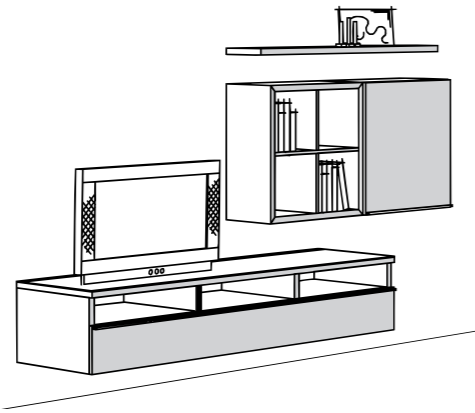

Special combination **NEW**

Please note:
Please state the versions and the order nos. of the individual units in the special combination clearly and separately in your order, as colour combinations are possible!

Important note:
We point out that these wall units must be assembled and fitted by qualified personnel. Please be sure to note the notes on wall fitting in the chapter "now! allgemein".

Height: approx. 159.0 cm
Width: approx. 280.0 cm
Depth: 50.0 cm

997061		Carcase/front					
		Polar-white lacquer/amberwood *	Black lacquer/amberwood *	Polar-white lacquer/high-gloss polar-white *	Black lacquer/high-gloss black *	Amberwood/amberwood *	
1	Wall TV unit	4163	4165	4168	4169		
1	Open wall unit			4273	4275		
1	Wall unit with door	4333	4335	4331	4332		
1	Wall shelf					4530	

* = Please state how many of the articles are required in these columns. Please also note the maximum number of units allowed in each column in the combination.

Special bed unit / Special wardrobe **NEW**

The recommended retail prices apply exclusively to combinations as described below.
Extra ancillaries or accessories possible (see previous pages).

Special bed unit Upholstered bed with headboard in amberwood, 200 cm long, with 2 wall consoles, 50 cm wide, with 1 drawer	Upholstered bed: Textile leather white		Upholstered bed: Textile leather black		Upholstered bed: Textile black	
	Wall console: Carcase in polar-white lacquer, drawer in high-gloss polar white	Wall console: Carcase in polar-white lacquer, drawer in amberwood	Wall console: Carcase in black lacquer, drawer in high-gloss black	Wall console: Carcase in black lacquer, drawer in amberwood	Wall console: Carcase in black lacquer, drawer in high-gloss black	Wall console: Carcase in black lacquer, drawer in amberwood
Bed width 140 cm	99701	99702	99703	99704	99705	99706
Bed width 160 cm	99707	99708	99709	99710	99711	99712
Bed width 180 cm	99713	99714	99715	99716	99717	99718
Special wardrobe 4-door wardrobe Wardrobe carcase in standard polar-white lacquer, version of wardrobe fronts: see right	4 wardrobe doors in high-gloss polar-white	4 wardrobe doors in high-gloss black	2 wardrobe doors each in high-gloss polar-white and in amberwood	2 wardrobe doors each in high-gloss black and in amberwood		
	99719	99720	99721	99722		

Please note:
Bed and consoles are only available in the same version (no mix of colours!).

Type list

now! no.7
by hülsta

● ● ● made in germany

Special combinations **NEW**

The recommended retail prices apply exclusively to combinations as described below.
Extra ancillaries or accessories possible (see previous pages).