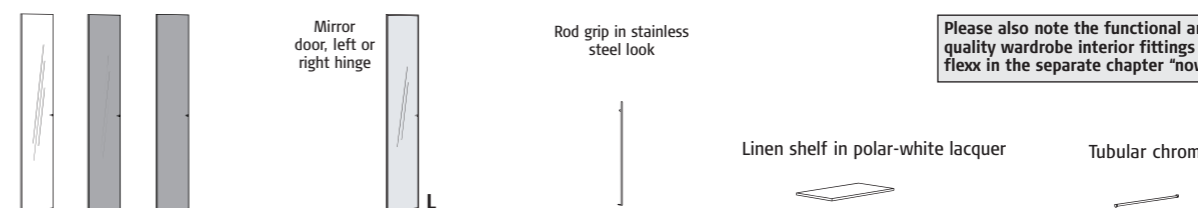

Please also note the functional and high-quality wardrobe interior fittings from now! flex in the separate chapter "now! flex"!

Article	Wardrobe door		Mirror door, left		Mirror door, right		Rod grip		Linen shelf		Clothes rod	
	220.5 x 49.6 x 2		220.5 x 49.6 x 2		220.5 x 49.6 x 2		127.2 x 5.8 x 1.2		2.2 x 48 x 56.0		2.2 x 98 x 56.0	
HxWxD in cm	Order no.	RRP*	Order no.	RRP*	Order no.	RRP*	Order no.	RRP*	Order no.	RRP*	Order no.	RRP*
High-gloss polar-white	9703											
High-gloss black	9704											
Amberwood	NEW 97063											

Lighting

Remote control for LED lamps possible, see chapter "now! allgemein"!

Note: A footswitch is essential for the mains connection. If several lamps are to be connected with one another, still only one footswitch is necessary (allowing for the max. watt data). Order one footswitch for each circuit required. The footswitch includes a lead and mains plug.

Top LED lamp for wardrobes; 12 V; fitted on wardrobe; required assembly height: 4.6 cm		Footswitch incl. preliminary transformer for top LED lamp		LED glass rim lamp; 12 V; 2.9 W		Footswitch incl. preliminary transformer for LED glass rim lamp		Halogen spotlamps; 12 V; 2x 5 W; fitted behind glass shelves		Halogen spotlamps; 12 V; 10 W		Footswitch for halogen spotlamps	
Top LED lamp for wardrobes		LED footswitch		LED glass rim lamp		LED footswitch		Halogen glass shelf lamp in aluminium profile		Undershelf/integrated lamp aluminium colour		Footswitch	
2 W		max. 15 W		2.9 x 66.4 x 1.4		max. 15 W		1 lamp		2 lamps		4010	
1 lamp		8060		4090		4091		4020		4050		4060