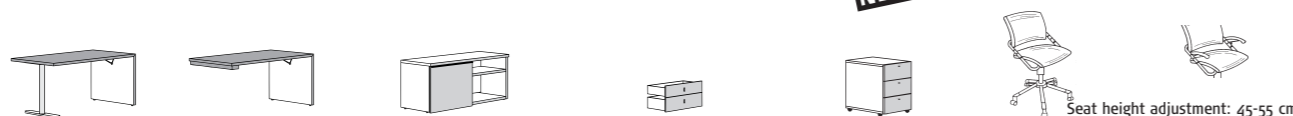

Article	Desk		Top desk		Multifunctional container		Drawers 2R		Mobile container		Rev. chair alum./black		Armrests black	
	72 x 160 x 80		72 x 160 x 80		63.8 x 153.4 x 56.5		34.7 x 71.3 x 38.7		56.8 x 43.3 x 59		81/09 x 45 x 49/61		81/09 x 45 x 49/61	
HxWxD in cm	Order no.	RRP*	Order no.	RRP*	Order no.	RRP*	Order no.	RRP*	Order no.	RRP*	Order no.	RRP*	Order no.	RRP*
Polar-white lacquer					4501		4511		4541		7791		7799	
Black lacquer					4502		4512		4542					
Amberwood NEW	4654		4644											

Sideboard and dining tables

Please also note the separate chapter "now! dining!"

Please note that the order numbers for the dining tables, the extension set and the drawer have changed.

Substructure with solid wooden legs in amberwood; with rear-lacquered glass top (polar-white lacquer or black lacquer) or with wooden top in amberwood

Dining table extension set consisting of extension board and drawer. Amberwood; can be fitted 1x on to the 160 cm wide dining table or 1x or 2x on to the 210 cm wide dining table

Amberwood; can be fitted 1x under the 160 cm wide dining table or 1x or 2x under the 210 cm wide dining table

2 drawers; 2 folding-doors

Article	Sideboard		Dining table		Dining table		Dining table extension set		Dining table drawer	
	88 x 210 x 44		75 x 160 x 90		75 x 210 x 90		3.3 x 50 x 90		5.7 x 100 x 83	
HxWxD in cm	Order no.	RRP*	Order no.	RRP*	Order no.	RRP*	Order no.	RRP*	Order no.	RRP*
NEW Polar-white lacquer / amberwood	4213		NEW Amberwood/polar-white glass	7162		7262				
NEW Black lacquer / amberwood	4215		NEW Amberwood/black glass	7165		7265				
Polar-white lacquer	4218		NEW Amberwood	7166		7266		7766		7866
Black lacquer	4219									

Clothes unit

Rim in amberwood

can also be fitted vertically

Article	Clothes unit		Wall mirror	
	210 x 6.4 x 34		35.2 x 210 x 3	
HxWxD in cm	Order no.	RRP*	Order no.	RRP*
Polar-white lacquer	4691		4003	
Black lacquer	4692			

Coffee tables

Substructure with solid wooden legs in amberwood; with rear-lacquered glass top (polar-white lacquer or black lacquer) or with wooden top in amberwood