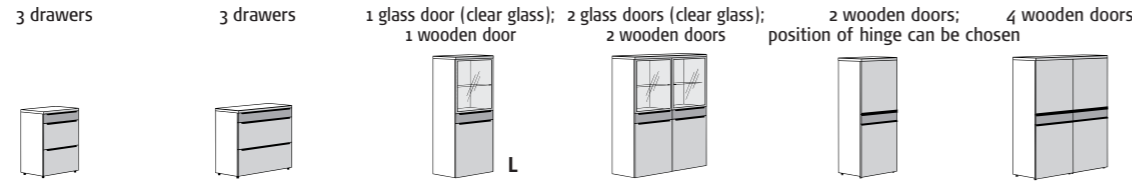

E

- **hülsta-SoftFlow:** All drawers with auto pull-in feature with brake as fully pullout units
- **hülsta-MagicClose:** All wooden hinge-doors and folding-doors of the sideboard with hülsta-MagicClose (gentle closing)
- hülsta is one of very few manufacturers allowed to mark all its products with the environmentally friendly "Blue Angel" sign.

Units

Polar-white lacquer: carcass in polar-white lacquer, front in high-gloss polar-white, drawers in 5 Raster height in amberwood or in high-gloss polar-white; glass frame doors aluminium powder-coated, white; with 3.3 cm thick top cover with cover shelf of rear-lacquered glass, white
Black lacquer: carcass in black lacquer, front in high-gloss black, drawers in 5 Raster height in amberwood or in high-gloss black; glass frame doors aluminium powder-coated, black; with 3.3 cm thick top cover with cover shelf of rear-lacquered glass, black

Article	Assembly unit		Assembly unit		Cabinet		Cabinet		Assembly unit		Assembly unit	
	88 x 70 x 44		88 x 105 x 44		158.4 x 70 x 44		158.4 x 140 x 44		158.4 x 70 x 44		158.4 x 140 x 44	
HxWxD in cm	Order no.	RRP*	Order no.	RRP*	Order no.	RRP*	Order no.	RRP*	Order no.	RRP*	Order no.	RRP*
NEW Polar-white lacquer / amberwood	4173		4183		4313L	4323R	4363		4413		4463	
NEW Black lacquer / amberwood	4175		4185		4315L	4325R	4365		4415		4465	
Polar-white lacquer	4178		4188		4318L	4328R	4368		4418		4468	
Black lacquer	4179		4189		4319L	4329R	4369		4419		4469	

Wall units

Polar-white lacquer: carcass in polar-white lacquer, front in high-gloss polar-white or amberwood; **Black lacquer:** carcass in black lacquer, front in high-gloss black or amberwood; **Glass flap/glass frame door:** carcass in polar-white lacquer or black lacquer, glass front of clear glass, frame aluminium powder-coated