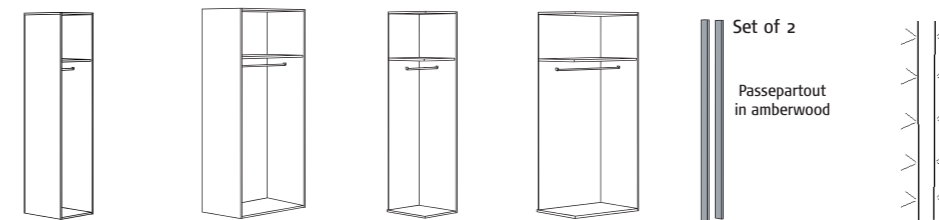

Polar-white lacquer: carcass in polar-white lacquer, drawer in amberwood or in high-gloss polar-white; with 3.3 cm thick top cover with cover shelf of rear-lacquered glass, white
Black lacquer: carcass in black lacquer, drawer in amberwood or in high-gloss black; with 3.3 cm thick top cover with cover shelf of rear-lacquered glass, black

Article	Console with 2 drawers				Wall console with 1 drawer			
	40 x 50 x 44		40 x 70 x 44		25.0 x 50 x 44		25.0 x 70 x 44	
HxWxD in cm	Order no.	RRP*	Order no.	RRP*	Order no.	RRP*	Order no.	RRP*
NEW Polar-white lacquer / amberwood	4923		4933		4943		4953	
NEW Black lacquer / amberwood	4925		4935		4945		4955	
Polar-white lacquer	4928		4938		4948		4958	
Black lacquer	4929		4939		4949		4959	

Important note:
We point out that these wall consoles must be assembled and fitted by qualified personnel. Please be sure to note the notes on wall fitting in the chapter "now! allgemein".

Base frames and mattresses

NEW

Article	Base frames, 200 cm long						Mattress, 200 cm long					
	80		90		140		80		90		140	
Width in cm	Fixed			Head and foot sections adjustable			HR mattress (cold foam)					
Order no.	8282	8292	8242	8082	8092	8042	8380	8390	8340			
RRP*												

Article	Base frames, 210 cm long						Mattress, 210 cm long					
	80		90		140		80		90		140	
Width in cm	Fixed			Head and foot sections adjustable			HR mattress (cold foam)					
Order no.	8283	8293	8243	8083	8093	8043	8381	8391	8341			
RRP*												

Wardrobes

Set of 2; LED lamp for vertical passepartout; 12 V; 6 W; footswitch must be ordered separately (see below)

Vertical passepartout can only be fitted in combination with the horizontal passepartout

Article	Wardrobe basic unit				Wardrobe extension unit				Vertical passepartout		LED lamp		Horizontal passepartout			
	222.3 x 52 x 59		222.3 x 102 x 59		222.3 x 50 x 59		222.3 x 100 x 59		225.9 x 3.3 x 10		220 cm high		3.3 x 50 x 10		3.3 x 100 x 10	
HxWxD in cm	Order no.	RRP*	Order no.	RRP*	Order no.	RRP*	Order no.	RRP*	Order no.	RRP*	Order no.	RRP*	Order no.	RRP*	Order no.	RRP*
Polar-white lacquer	9501		9521		9511		9531				9670					
Black lacquer	9502		9522		9512		9532				9670					
Amberwood	NEW								96163		9670		96263		96463