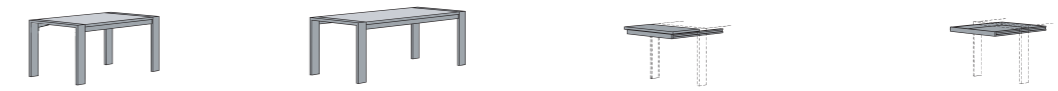

Dining tables ET 6

only 1 extension board per dining table possible

Article	Dining table 150		Dining table 210		Extension board	
	75 x 150 x 90		75 x 210 x 90		3.2 x 60 x 90	
HxWxD in cm	75 x 150 x 90		75 x 210 x 90		3.2 x 60 x 90	
	Order no.	RRP*	Order no.	RRP*	Order no.	RRP*
Polar-white lacquer	6122		6222		6722	
Walnut	6177		6277		6777	
Oak mocca	6133		6233		6733	
Natural oak	6100		6200		6700	

Dining tables ET 7

Substructure with solid wooden legs; with rear-lacquered glass top (polar-white lacquer or black lacquer) or with wooden top in amberwood, walnut or oak anthracite

Dining table extension set consisting of extension board and drawer. Amberwood, walnut or oak anthracite; can be fitted 1x on to the 160 cm wide dining table or 1x or 2x on to the 210 cm wide dining table

Amberwood, walnut or oak anthracite; can be fitted 1x under the 160 cm wide dining table or 1x or 2x under the 210 cm wide dining table

Article	Dining table		Dining table		Dining table extension set		Dining table drawer	
	75 x 160 x 90		75 x 210 x 90		3.3 x 50 x 90		5.7 x 100 x 83	
HxWxD in cm	75 x 160 x 90		75 x 210 x 90		3.3 x 50 x 90		5.7 x 100 x 83	
	Order no.	RRP*	Order no.	RRP*	Order no.	RRP*	Order no.	RRP*
Amberwood / polar-white glass	7162		7262					
Amberwood / black glass	7165		7265					
Amberwood	7166		7266		7766		7866	
Walnut / polar-white glass	7172		7272					
Walnut / black glass	7175		7275					
Walnut	7177		7277		7777		7877	
Oak anthracite / polar-white glass	7142		7242					
Oak anthracite					7744		7844	