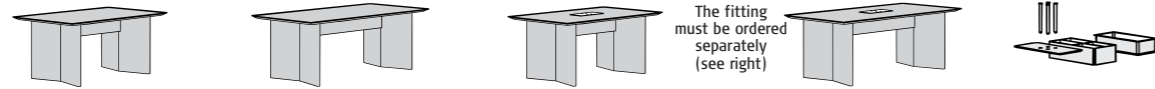

Dining tables ET 15

Fitting consisting of lid, compartments, 4 test tubes and plastic box; fits coffee table and dining table. The fitting for the coffee and dining table for fittings must be ordered extra.

Article	Dining table				Dining table				Dining table for fittings				Fitting	
	75 x 180 x 100		75 x 220 x 100		75 x 180 x 100		75 x 220 x 100		75 x 180 x 100		75 x 220 x 100		10 x 40 x 20	
HxWxD in cm	75 x 180 x 100		75 x 220 x 100		75 x 180 x 100		75 x 220 x 100		75 x 180 x 100		75 x 220 x 100		10 x 40 x 20	
Tabletop	white rear-lacquered	grey rear-lacquered	white rear-lacquered	grey rear-lacquered	white rear-lacquered	grey rear-lacquered	white rear-lacquered	grey rear-lacquered	white rear-lacquered	grey rear-lacquered	white rear-lacquered	grey rear-lacquered		
Substructure	Order no.	RRP*	Order no.	RRP*	Order no.	RRP*	Order no.	RRP*	Order no.	RRP*	Order no.	RRP*	Order no.	RRP*
White lacquer	15122		15128		15222		15228		15322		15328		15422	
Grey lacquer	15182		15188		15282		15288		15382		15388		15482	
													25020	
													25010	

Dining tables ET 14

Dining table extension set consisting of extension board and drawer; can be fitted 1x on to the 160 cm wide dining table or 1x or 2x on to the 210 cm wide dining table.

Can be fitted 1x under the 160 cm wide dining table or 1x or 2x under the 210 cm wide dining table.