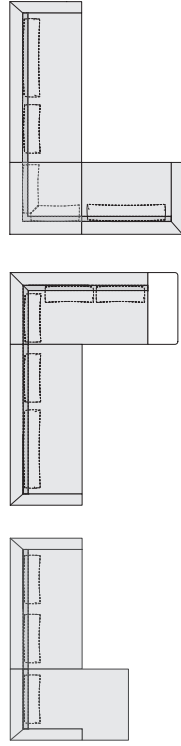

1. **Wood version:**
   If you decide on a unit with a storage surface or ancillary units, you can choose from different wooden surface versions: oak anthracite, natural oak, oak mocca, walnut and polar-white lacquer. Please always remember to state the model number of the required wood surface version in your order (e.g. model no. 1001 for the oak anthracite version).

1. **Belt colours:**
   You can also include accessories such as foot stools and cushions to enhance your chosen unit. Nearly all the units are available with or without a belt. When ordering, please remember to state the model number of the required belt colour for the foot stools and cushions with belt (e.g. model no. 2001 for the version "Berry: aubergine - bordeaux - aubergine").

6. Planning suggestions

Sleeping sofa functions

Please choose from a transverse sleeping surface, which provides a comfortable lying surface for one person when added to another unit, and a lengthwise sleeping surface - this provides a comfortable lying surface for two persons.

Transverse surface

Lengthwise surface