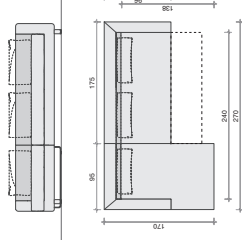

Special combination Arched support (standard depth)

consisting of:

as illustrated	vice versa	transverse surface (as illustr.)	transverse surface (vice versa)
110060	110061	110060	110061
110032	110031	11432	11431