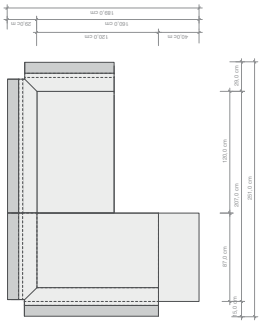

Special combinations

Accessories:
All unit types without cushions and accessories. Cushions and accessories see previous double page!

Special combination

consisting of:

as illustrated   vice versa
2x Corner unit left   **213301**
Upholstered armrest unit   **210946**