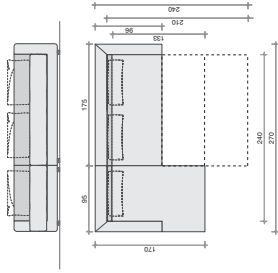

Special combinations

Important notes on ordering:
All unit types without cushions and accessories. Cushions and accessories see bottom of previous double page!

Accessories:
All unit types without cushions and accessories. Cushions and accessories see bottom of previous double page!

Special combination Floor level (standard depth)

consisting of:

as illustrated	vice versa	transverse surface (as illustr.)	transverse surface (vice versa)	lengthwise surface (as illustr.)	lengthwise surface (vice versa)
110060	110061	110060	110061	110060	110061
110032	110031	110432	110431	110332	110331