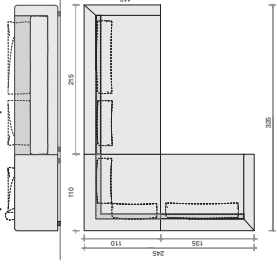

Special combination Floor level (extra depth)

consisting of:

as illustrated	vice versa
110121	110122
110150	110150
110472	110471