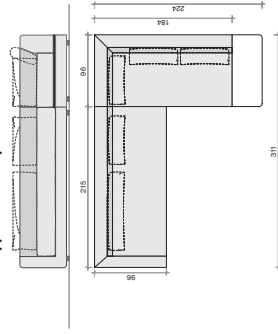

Special combination Floor level (standard depth)

consisting of:

as illustrated	vice versa
110041	110042
110077	110076