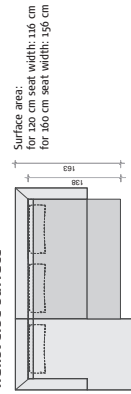

Transverse surface