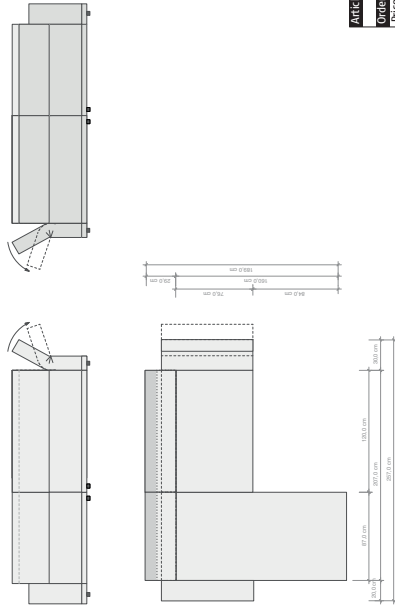

Special combination

consisting of (reverse order is possible):

1 214601 Reclamiere
1 211201 Sofa unit
1 210936 Adjustable armrest unit
1 210916 Wide armrest unit