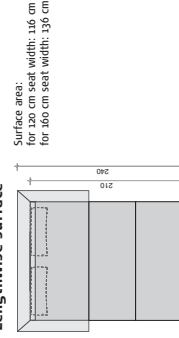

Lengthwise surface

Fabrics/leather

- High-grade leather in contemporary colours
- Modern textile cover fabrics, easy-to-care for with high-quality protection against soiling

Fabrics/leather	Colour	Article no.	Price group
Chenille smooth	black	1401	I
	mustard	1402	I
	grey-brown	1403	I
	sand	1404	I
NEW aubergine	ice blue	1405	I
	blue	1406	I
	NEW blue	1407	I
	NEW white	1408	I
NEW grey	grey	1409	I
	grey	1409	I
Linen structured	nougat	1501	I
	grey-mocca	1502	I
	beige	1503	I
	mocca-beige	1504	I
black-brown	black-brown	1505	I
	black-brown	1505	I
Protex textile leather	white	1601	I
	cream	1602	I
	sand	1603	I
	brown	1604	I
	taupe	1605	I
	black	1606	I
Chenille structured	platinum	2101	II
	mocca	2102	II
	silvergrey	2103	II
	black-grey	2104	II
	berry	2105	II
Woven structured	black	2201	II
	anthracite	2202	II
	mocca	2203	II
	sand	2204	II
Corny structured	blue-mocca	2301	II
	blue-mocca	2301	II
Chambray structured	grey	2401	II
	white	2402	II
	brown	2403	II
Elegant structured	anthracite-sand	2501	II
	mocca-petrol	2502	II
	sand-white	2503	II
	sand-turquoise	2504	II
Modern structured	wool white	2601	II
	sand	2602	II
	sand-turquoise	2603	II
	aqua	2604	II

Armrest width

Model no. Versions

15	15 cm wide armrest
24	24 cm wide armrest

Wood versions for wooden sections

Model no. Versions

1001	Oak anthracite
1002	Natural oak
1003	Oak mocca
1004	Walnut
1006	Polar-white lacquer

Belt colours

Model no. Versions

2001	Berry: aubergine - bordeaux - aubergine
2002	Mocca: sand - mocca - sand
2003	Goldish: grey/silver - goldish - grey/silver
2004	Natural
2005	Black
2006	Anthracite
2007	Green-yellow

Type list

Fabrics/leather Colour Article no. Price group

Bouclé soft	grey	3101	III
	sand	3102	III
	wool white	3103	III
Sporty structured	anthracite	3201	III
	grey-olivebrown	3202	III
	brown-aubergine	3203	III
	wool white-beige	3204	III
Chanel structured	black-white	3301	III
	mocca	3302	III
	mustard	3303	III
	aubergine	3304	III
Flower	black-white	3401	III
	mocca-grey	3402	III
Pure structured	black	3501	III
	anthracite	3502	III
	plum	3503	III
	olive	3504	III
	aubergine	3505	III
Leather	black	5001	V
	anthracite	5002	V
	wool white	5003	V
	mocca	5004	V
	nougat	5005	V
	plum	5006	V