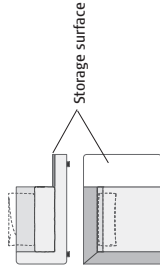

now! home lounge wilson allows you even more combinations than the state lottery. But you win more: going from elegant to modern and even avant-garde or classical arrangements. The sofa as a living room environment with loads of options - units you can place anywhere and which are always open to new ideas.

Notes on planning and ordering

Before you decide on your final arrangement, choose from the following criteria:

1. **Substructure:**
   Choose from a close to the floor version ("Floor level") or an arched support made of high-gloss chrome ("Arched support"). Please refer to the corresponding unit-type plan!
2. **Unit depth:**
   You can choose between a unit depth of 96 cm or 110 cm for nearly all the different units. Please always remember to state the order number of the required unit in your order!
3. **Armrest width:**
   When you decide on an armrest you can choose between widths of 15 cm or 24 cm for nearly all the different units. Please always remember to state the model number of the required armrest width in your order (model no. 15 for the 15 cm wide armrest or model no. 24 for the 24 cm wide armrest).

1. **Wood version:**
   If you decide on a unit with a storage surface or ancillary units, you can choose from different wooden surface versions: oak anthracite, natural oak, oak mocca, walnut and polar-white lacquer. Please always remember to state the model number of the required wood surface version in your order (e.g. model no. 1001 for the oak anthracite version).

1. **Belt colours:**
   You can also include accessories such as foot stools and cushions to enhance your chosen unit. Nearly all the units are available with or without a belt. When ordering, please remember to state the model number of the required belt colour for the foot stools and cushions with belt (e.g. model no. 2001 for the version "Berry: aubergine - bordeaux - aubergine").