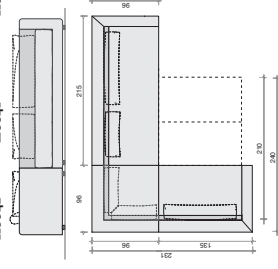

Special combination Floor level (standard depth)

consisting of:

as illustrated	vice versa	transverse surface (as illustr.)	transverse surface (vice versa)	lengthwise surface (as illustr.)	lengthwise surface (vice versa)
110021	110022	110421	110422	110321	110322
110042	110041	110042	110050	110050	110050
110042	110041	110042	110041	110042	110041