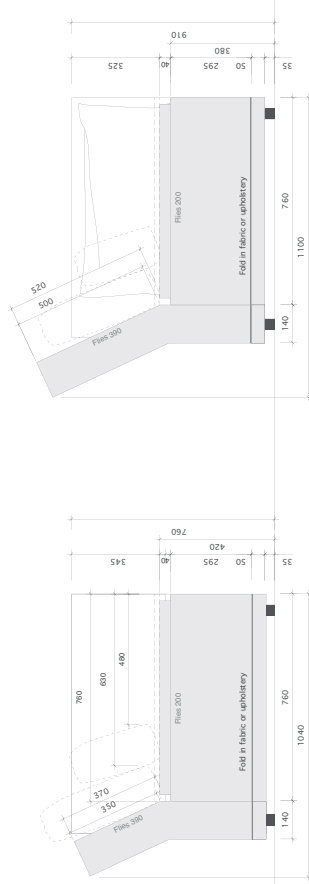

## Dimensions

Single units

Sofas, recamiere and foot stools

Sofas (incl. 2 fixed armrests)

Total height: 76 cm  
Seat height: 38 cm  
Seat depth: 74 cm

Article	Sofa	Recamiere	Sofa unit
Seat width in cm	200	87	201
Seat width in cm	200	87	201
Order no./RRP*	21103	21103	21103
Order no./RRP*	21103	21103	21103
Price gr. I	21103	21103	21103
Price gr. II	21103	21103	21103
Price gr. III	21103	21103	21103
Price gr. V	21103	21103	21103

Recamiere stand-alone

Total depth: 190 cm

Total height: 76 cm  
Seat height: 38 cm  
Surface depth: 165 cm

Article	Recamiere	Sofa unit
Order no./RRP*	21096	201
Order no./RRP*	21096	201
Price gr. I	21096	21096
Price gr. II	21096	21096
Price gr. III	21096	21096
Price gr. V	21096	21096

Total depth: 104 cm

Total height: 76 cm  
Seat height: 38 cm  
Surface depth: 165 cm

Article	Recamiere	Recamiere
Order no./RRP*	21097	21097
Order no./RRP*	21097	21097
Price gr. I	21097	21097
Price gr. II	21097	21097
Price gr. III	21097	21097
Price gr. V	21097	21097