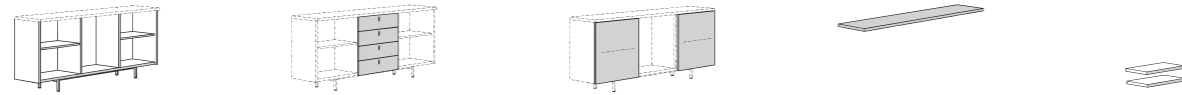

Sideboard Dining tables

The sideboard carcass, set of drawers and sliding-doors and also the cover shelf must be ordered separately as colour combinations are possible (hinge-doors not possible).

| Article | Sideboard carcass | | Set of sideboard drawers | | Set of sideboard sliding-doors | | Sideboard cover shelf | | Fitted wooden shelf | |
|------------------------|-------------------|------|--------------------------|------|--------------------------------|------|-----------------------|------|---------------------|------|
| | 88 x 210 x 45 | | 70.1 x 70 x 36 | | 70.1 x 69.7 x 2 | | 3.3 x 210 x 45 | | 2.0 x 66.6 x 35.9 | |
| HxWxD in cm | Order no. | RRP* | Order no. | RRP* | Order no. | RRP* | Order no. | RRP* | Order no. | RRP* |
| Polar-white lacquer | 63202 | | 63282 | | 63262 | | 63222 | | 60602 | |
| Walnut | 63207 | | 63287 | | 63267 | | 63227 | | 60607 | |
| Sand lacquer | - | | 63288 | | 63268 | | 63228 | | - | |
| Oak mocca | 63203 | | 63283 | | 63263 | | 63223 | | 60603 | |
| High-gloss polar-white | | | 63285 | | 63265 | | | | | |
| High-gloss sand | | | 63286 | | 63266 | | | | | |