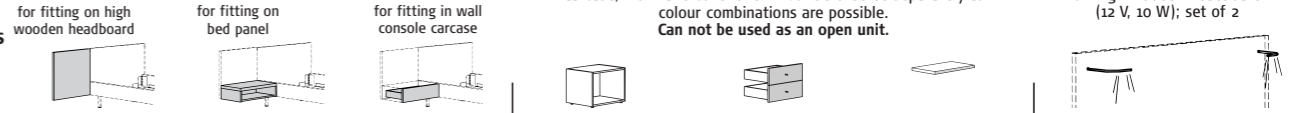

Bed accessories

Article	Bed panel		Wall console carcass		Wall console drawer		Carcass 2R		Drawers 2R		Cover shelf		Bed lamp	
	60 x 57.2 x 4.1		16 x 60 x 38.9		16 x 60 x 2		35.2 x 50 x 37.9		35.2 x 50 x 40		3.3 x 50 x 40			
HxWxD in cm	Order no.	RRP*	Order no.	RRP*	Order no.	RRP*	Order no.	RRP*	Order no.	RRP*	Order no.	RRP*	Order no.	RRP*
Polar-white lacquer	67002		67102		67202		60522		61522		60502		67000	
Walnut	67007		67107		67207		60527		61527		60507		67000	
Sand lacquer	-		-		67208		-		61528		-		67000	
Oak mocca	67003		67103		67203		60523		61523		60503		67000	
High-gloss polar-white					67205				61525					
High-gloss sand					67206				61526					

The rear wall panel, carcass, drawers and panel shelves can only be fitted between two basic wardrobe units. They must be ordered separately as colour combinations are possible. At least one set of panel shelves is essential for fitting the rear wall panel. One panel shelf is essential as the top end unit when fitting the horizontal passepartout frame.