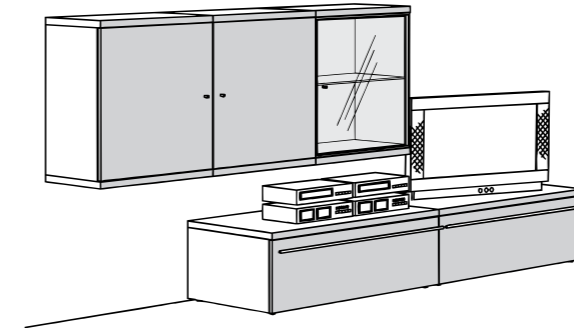

Special combination

Please note:
Please state the versions and the order nos. of the individual units in the special combination clearly and separately in your order, as colour combinations are possible!

Height: approx. 179 cm
Width: approx. 330 cm
Depth: 60 cm

997050	Article:	Versions											
		Polar-white lacquer	*	Oak mocca	*	High-gloss polar-white	*	High-gloss sand	*	Walnut	*	Sand lacquer	*
3	Carcase 4R	60742		60743						60747			
6	Cover shelf 70 cm	60702		60703						60707		60708	
3	Wall bracket	60000											
2	Wooden door 4R	62742		62743		62745		62746		62747		62748	
1	Fitted wooden shelf (set of 2)	60602		60603						60607			
1	Framed glass door 4R	62744											
1	Fitted glass shelf (set of 2)	60800											
2	Carcase TV unit	65002		65003						65007			
2	Cover shelf for TV unit	65042		65043						65047		65048	
2	Flap for TV unit	65062		65063		65065		65066		65067		65068	

* Please state how many of the articles are required in these columns. Please also note the maximum number of units allowed in each column in the combination.

997051	as 997050, but incl.:	Versions											
		Polar-white lacquer	*	Oak mocca	*	High-gloss polar-white	*	High-gloss sand	*	Walnut	*	Sand lacquer	*
1	Drawer for TV unit	65082		65083		65085		65086		65087		65088	
1	Flap for TV unit (instead of 2x flap for TV unit)	65062		65063		65065		65066		65067		65068	

* Please state how many of the articles are required in these columns. Please also note the maximum number of units allowed in each column in the combination.

997052	as 997050, but incl.:	Versions											
		Polar-white lacquer	*	Oak mocca	*	High-gloss polar-white	*	High-gloss sand	*	Walnut	*	Sand lacquer	*
2	Drawer for TV unit (instead of 2x flap for TV unit)	65082		65083		65085		65086		65087		65088	

* Please state how many of the articles are required in these columns. Please also note the maximum number of units allowed in each column in the combination.