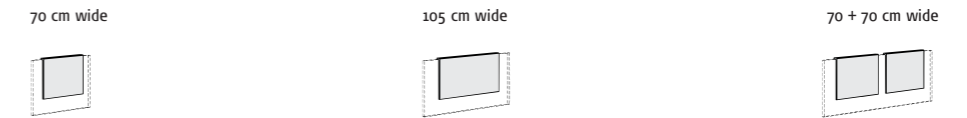

Textile leather upholstery

Textile leather upholstery is hung over the high wooden headboard.

Article	Leather upholstery					
	for 90 cm wide wooden headboard	for 120 cm and 140 cm wide wooden headboard	for 160 cm and 180 cm wide wooden headboard			
HxWxD in cm	Order no.	RRP*	Order no.	RRP*	Order no.	RRP*
Textile leather white	67532		67552		67592	
Textile leather sand	67538		67558		67598	
Textile leather brown	67533		67553		67593	

The bed panel, wall console carcass and wall console drawer must be ordered separately as colour combinations are possible. All three types must always be ordered together.

Carcass, front and cover shelf must be ordered separately as colour combinations are possible. Can not be used as an open unit.

with swan neck; fitted left and right on high wooden headboard (12 V, 10 W); set of 2